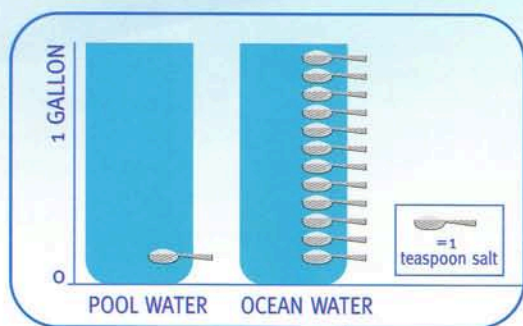

Approximate teaspoons per gallon.

USE A MINIMAL AMOUNT OF SALT

A teaspoon of salt per gallon is all it takes. Salt won't wear out or evaporate; it's used over and over again. Day-in and day-out, you have fresh, pure chlorine introduced evenly throughout your swimming pool and spa. Salt-chlorinated water is perfect for plaster, pebble, vinyl and fiberglass pools up to 40,000 gallons.*